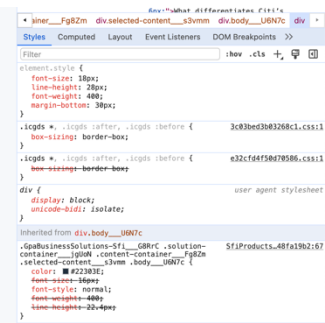

UAT – Revised as per Figma designs

- Change margin-bottom from 16px to 24px.
- Change color to use var(--text-color-0)
- Change font-size to 20px. (H6)
- Change line-height to 26px.

Products & Services

Combining Citi's global footprint with world-class innovation, Citi Velocity provides unparalleled access to cross-asset market research, trading desk commentary, proprietary data, analytics, exclusive content and more to empower our clients to make the most informed investment decisions.

Component – Icon-right

Equities

.GpaBusinessSolutions-Sfi__G8RrC .solution-container__jgUoN .content-container__Fg8Zm .selector__6XH0F .lmn-menu-item.selected i.lmnicon-right

UAT

Color is set to #FFFFFF

UAT – Revised as per Figma designs

Change color to # #10161D (--text-color-0)

UAT

UAT – Revised as per Figma designs.

- Set font-size: 16px
- Set line-height: 24px;
- Set color:#10161D (text-color-0)

UAT – align icon with label

```
...  
    .container_MhWw>ContactCardItem_0394 ContactCardL-1141661f78  
    .contactCard_0746 from-button_0266  
    .btn__0742 .icon__0266 .container_MhWw  
    .ContactCardItem_0394 .ContactCard_0742 .email-button_0266  
    .btn__0742 .icon__0266 {  
      width: 100%;  
      height: 100%;  
      margin-left: 8px;  
      color: #113355;  
    }  
  }  
  .icon .img-btn,img-btn--icon:first-child { 3d83ed3d83268c1.c813
```